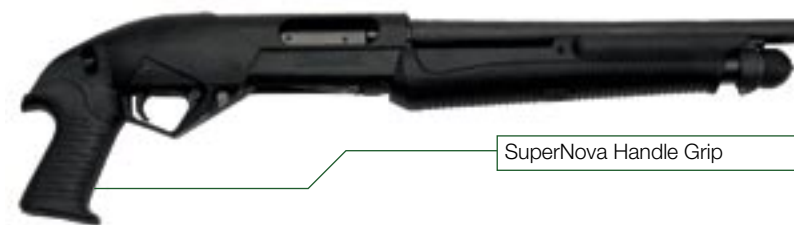

Il modello grip-handle si distingue per la compattezza e maneggevolezza: l'impugnatura in gomma permette una presa salda dell'arma ed è progettata per limitare al massimo il rinculo sul polso del tiratore. Le ridotte dimensioni e il peso contenuto di quest'arma (meno di 65 cm e di 2,7 kg con canna da 14") ne permettono un trasporto ed un utilizzo pratico ed efficace.

Thanks to extensive technological experience and the precision engineering used to develop it, SuperNova represents the ultimate in the sector.

In the version with Telescope Stock, it is a powerful shotgun, versatile and resistant however and wherever it is used.

The new design of this weapon incorporates important and exclusive details in terms of ergonomics.

The stock can be quickly adjusted in 5 positions without the use of tools. It can be adjusted from a maximum length of 124 cm to a minimum of 112 cm, while maintaining all of the shotgun functions, even in the shortened version.

This makes for a compact weapon suitable even at close range

SuperNova Telescopic Stock

SuperNova Handle Grip

or in an urban setting, while minimising bulk for transport in any type of vehicle. The larger trigger guard facilitates access to the trigger and ensures an excellent grip in any situation, with or without gloves.